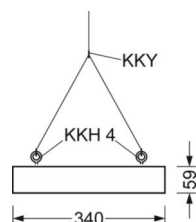

LIGHTING TECHNOLOGY

Placement	LED, Colour rendering/Light colour CRI ≥ 80 / 4000K
Colour tolerance (MacAdam)	3SDCM
Nominal luminous flux	14589lm
LED service life	50000h L80/B10 (Tq 45°C)
Luminaire luminous efficiency	149lm/W
Beam angle	80° (C0) / 80° (C90)
UGR lat./long.	19.1 / 19.4

MECHANICS

Housing colour	traffic white RAL 9016
Dimensions (LxWxH/DxH)	688mm x 340mm x 59mm
Weight (net)	6.4kg
Cable entry KE (X/Y)	261mm/0mm
Type of installation	Pendant individual mounting, Ceiling-mounted single installation, Pendulum mounting rail assembly on chain

DEEP-LINK

<https://www.regiolum.de/en/article/37440124130>

Reference	LED 14600lm 840
ηLB	100 %
Φ ↓/↑	100 % / 0 %
UGR lat./long.	19.1 / 19.4

Dimensions

L	688 mm	Length
B	340 mm	Width
H	59 mm	Height
A1	655 mm	Mounting distance single mounting
A4	235 mm	Mounting distance (width)
X	261 mm	Distance cable infeed to the center of the luminaire on the X-axis
Y	0 mm	Distance cable infeed to the center of the luminaire on the Y-axis