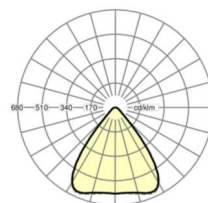

LIGHTING TECHNOLOGY

Placement	LED, Colour rendering/Light colour CRI ≥ 80 / 4000K
Colour tolerance (MacAdam)	3SDCM
Nominal luminous flux	14589lm
LED service life	50000h L80/B10 (Tq 45°C)
Luminaire luminous efficiency	149lm/W
Beam angle	80° (C0) / 80° (C90)
UGR lat./long.	19.1 / 19.4

MECHANICS

Housing colour	traffic white RAL 9016
Dimensions (LxWxH/DxH)	688mm x 340mm x 59mm
Weight (net)	6.4kg
Cable entry KE (X/Y)	261mm/0mm
Type of installation	Pendant individual mounting, Ceiling-mounted single installation, Pendulum mounting rail assembly on chain

DEEP-LINK

<https://www.regiolum.de/en/article/37440124130>

Reference	LED 14600lm 840
ηLB	100 %
Φ ↓/↑	100 % / 0 %
UGR lat./long.	19.1 / 19.4

Dimensions

L	688 mm	Length
B	340 mm	Width
H	59 mm	Height
A1	655 mm	Mounting distance single mounting
A4	235 mm	Mounting distance (width)
X	261 mm	Distance cable infeed to the center of the luminaire on the X-axis
Y	0 mm	Distance cable infeed to the center of the luminaire on the Y-axis