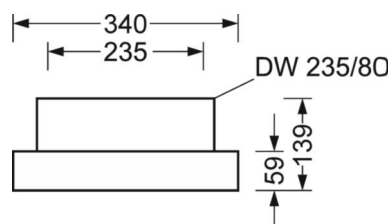

LIGHTING TECHNOLOGY

Placement	LED, Colour rendering/Light colour CRI ≥ 80 / 4000K
Colour tolerance (MacAdam)	3SDCM
Nominal luminous flux	14589lm
LED service life	50000h L80/B10 (Tq 45°C)
Luminaire luminous efficiency	149lm/W
Beam angle	80° (C0) / 80° (C90)
UGR lat./long.	19.1 / 19.4

MECHANICS

Housing colour	traffic white RAL 9016
Dimensions (LxWxH/DxH)	688mm x 340mm x 59mm
Weight (net)	6.4kg
Cable entry KE (X/Y)	261mm/0mm
Type of installation	Pendant individual mounting, Ceiling-mounted single installation, Pendulum mounting rail assembly on chain

DEEP-LINK

<https://www.regiolum.de/en/article/37440124130>

Reference	LED 14600lm 840
ηLB	100 %
Φ ↓/↑	100 % / 0 %
UGR lat./long.	19.1 / 19.4

Dimensions

L	688 mm	Length
B	340 mm	Width
H	59 mm	Height
A1	655 mm	Mounting distance single mounting
A4	235 mm	Mounting distance (width)
X	261 mm	Distance cable infeed to the center of the luminaire on the X-axis
Y	0 mm	Distance cable infeed to the center of the luminaire on the Y-axis